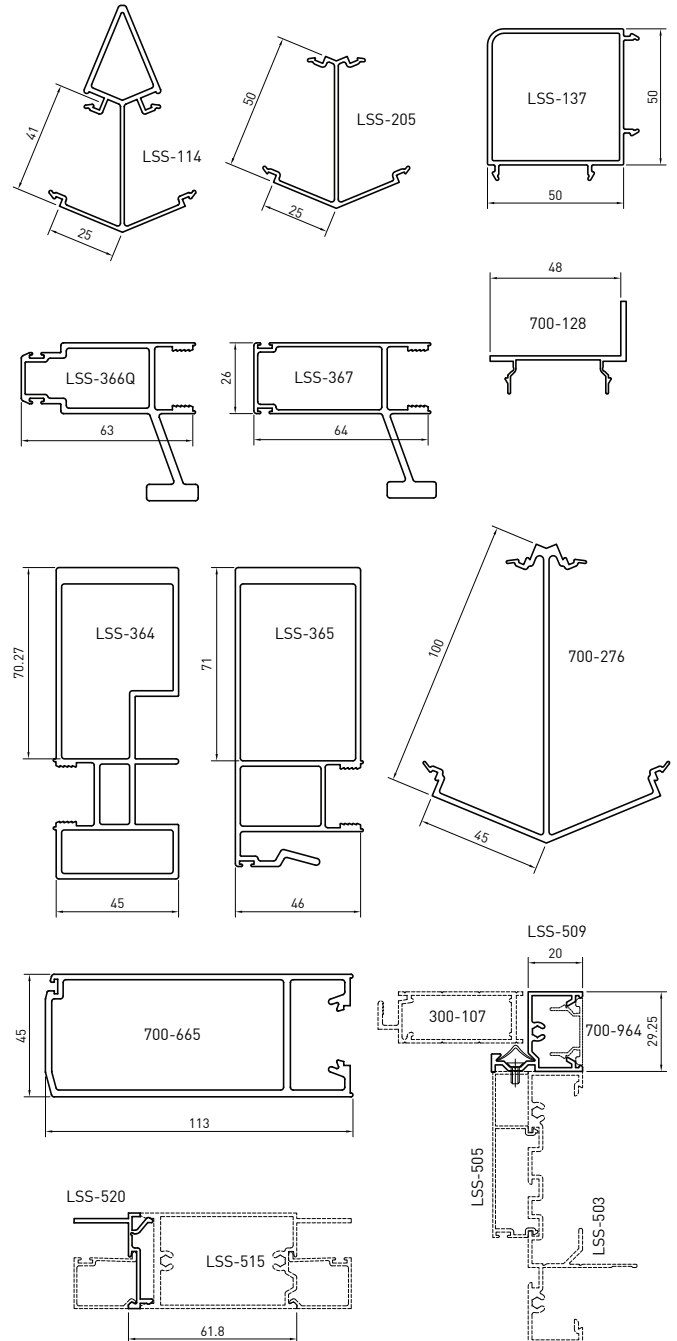

No. 103
Additional Lifestyle™ Sections Stocked

Lidco Lifestyle Sections

Lidco is pleased to announce that additional Lifestyle™ sections will be added to our in-stock range. See table below.

Section	Description	System
700-128	Adaptor - 910 Sash	715, 718
700-276	Coupler - 135 degrees 100mm	MULT, 610
700-665	Stile - Wide 113mm	717
LSS-114	Coupler - 135 Degrees	112, 140
LSS-137	Coupler - 90 Degrees	112, 140
LSS-205	Coupler - 135 Degrees	121
LSS-364	Stile - S/D, Bi-part, IGU	130, 360
LSS-365	Interlock - S/D, Extra H/D, IGU	130, 360
LSS-366Q	Stile - Sliding Door, Bi-part, IGU	130, 360
LSS-367	Stile - Sliding Door Lock, IGU	130, 360
LSS-509	Flyscreen- Adaptor, Hinged Door	150
LSS-520	Adaptor - Midrail	150, 615

Not to scale