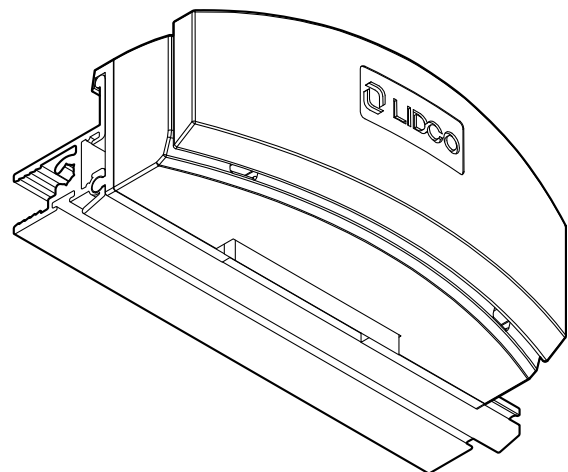

00-524BL Centre Locking Latch