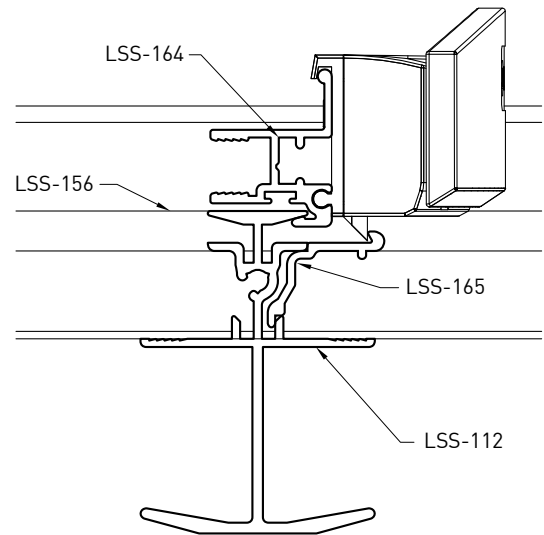

No. 101

Lifestyle™ Sliding Window 00-524BL Centre Locking Latch

New Lockable Window Latch

Due to customer feedback and demand Lidco announces the addition of a new Centre Locking Latch (00-524BL) for the popular Lifestyle™ 112 System Sliding Window. The new lockable latch will also work on the old Lidco 110 System for those fabricators still using this system.

The Centre Locking Latch is fitted to the new interlocking style section (LSS-164) and catches on the alternative glazing bead (LSS-165). The cutting formula remains the same with either interlocking style. The problem of limited clearance between the jamb latch and reveal is overcome with this new latch.

Lifestyle™ Sliding Window Sections

00-524BL Centre Locking Latch with LSS-164 Section

00-524BL Centre Locking Latch