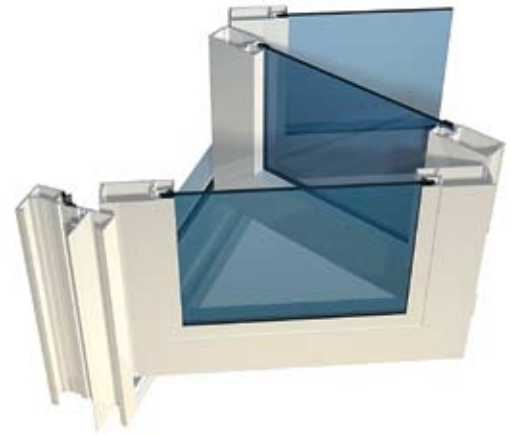

Lifestyle™ Bifold Door – 615 System

Lidco's Lifestyle™ Bifold Door is specifically for residential applications where function and improved thermal efficiency are required. The doors accept single and double glazing, providing an affordable quality bifold door that meets current architectural trends and performance requirements.

The system is based on the latest design principles and bifold hardware and incorporates durable sash seals protecting your home from dust and moisture.

Water Test
Std Sill (Pa)
300

Single Glazed	Cooling	Heating	*Uw	*SHGC
6mm Clear	26%	15%	6.2	0.60
6mm Energy Advantage	41%	31%	4.7	0.51
6.38mm ComfortPlus Neutral	51%	24%	4.7	0.37
10.38mm Laminate Clear	38%	12%	6.0	0.46
10mm Clear	31%	15%	6.0	0.55
6.38mm Laminate Clear	27%	16%	6.1	0.59
5mm Clear	26%	15%	6.2	0.60
5mm EverGreen	40%	6%	6.2	0.42
4mm Clear	24%	16%	6.2	0.62
Double Glazed – 18mm, 22mm and 24mm IGU				
6mm EverGreen / 7mm Air Gap / 5mm Clear	57%	24%	4.3	0.31
5mm Clear / 8mm Air Gap / 5mm Clear	42%	37%	4.2	0.53
5mm Clear / 8mm Air Gap / 5mm Energy Advantage	46%	41%	3.8	0.50
5mm Clear / 12mm Air Gap / 5mm Clear	43%	39%	4.1	0.52
6mm Clear / 12mm Air Gap / 6mm Clear	43%	39%	4.1	0.52
6mm Clear / 12mm Argon Gap / 6mm Clear	44%	40%	4.0	0.52
6mm Clear / 10mm Air Gap / 6mm Clear	43%	38%	4.1	0.52
6.38mm Laminate Clear / 10mm Air Gap / 6.38mm ComfortPlus Clear	48%	42%	3.6	0.48
6.38mm Laminate Clear / 10mm Argon Gap / 6.38mm ComfortPlus Clear	49%	45%	3.4	0.49

Recommended Maximum Panel Widths[†]
Height: 2500mm
Width: 800mm

*Notes: **Uw** is the whole window U-value
SHGC is the whole window solar heat gain coefficient

[†]Dependant on wind loadings, refer to Lidco limitation tables