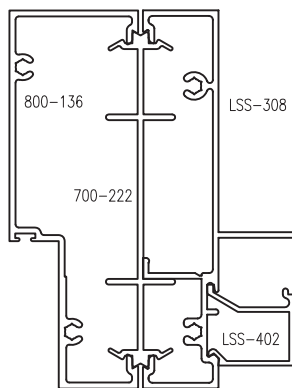

CONTEMPORARY RANGE 150 SYSTEM

Lifestyle™ Hinged Door

Specifier Guide

The Lidco Specifier's Guide contains technical information, maximum permissible sizes, typical configurations, energy ratings and key design features and benefits.

Typical Configurations

Typical Configurations

Typical Configurations

lxx 959.53 x 10³ mm⁴

lxx 615.52 x 10³ mm⁴

lxx 1016.92 x 10³ mm⁴

lxx 672.91 x 10³ mm⁴

lxx 1059.08 x 10³ mm⁴

lxx 714.31 x 10³ mm⁴