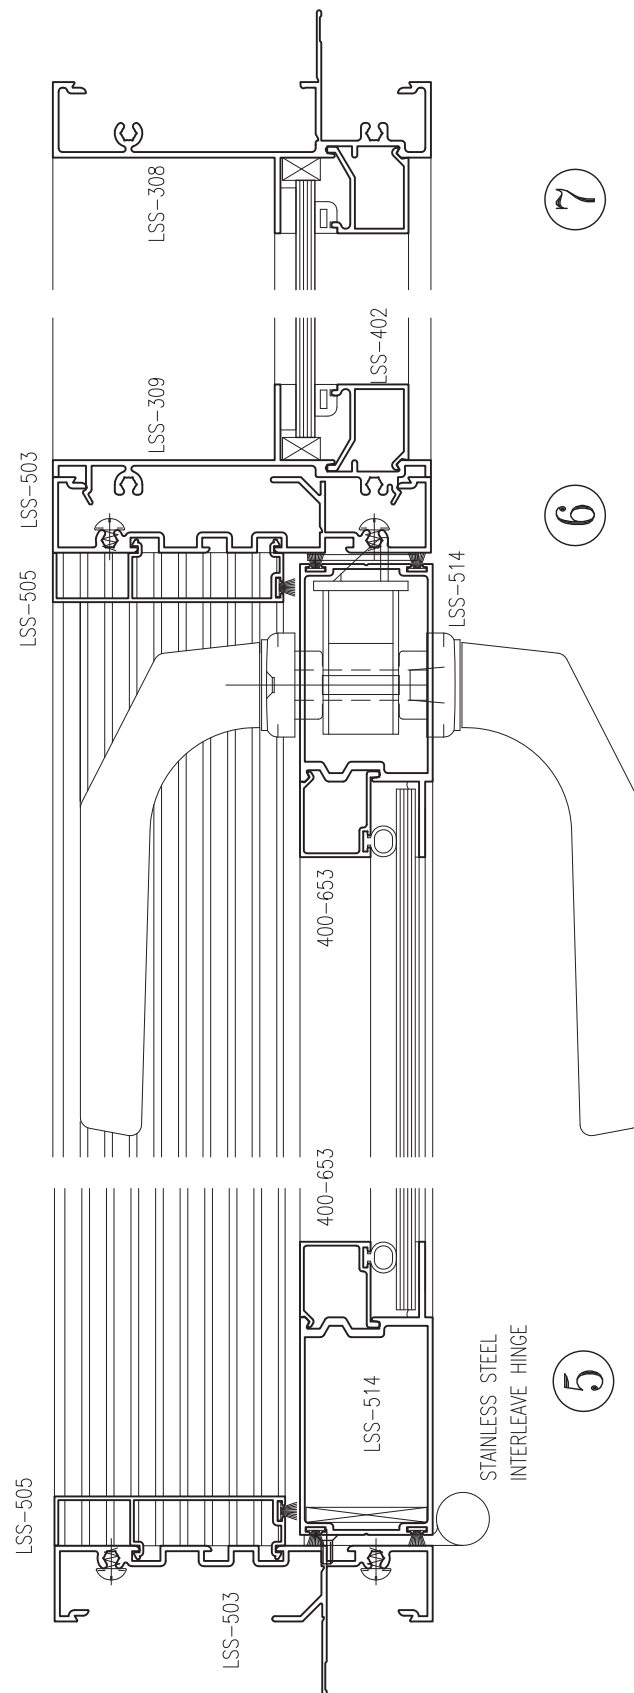

CONTEMPORARY RANGE 150 SYSTEM

Lifestyle™ Hinged Door

Specifier Guide

The Lidco Specifier's Guide contains technical information, maximum permissible sizes, typical configurations, energy ratings and key design features and benefits.

Typical Configurations

Typical Configurations

Typical Configurations

lxx 959.53 x 10³ mm⁴

lxx 615.52 x 10³ mm⁴

lxx 1016.92 x 10³ mm⁴

lxx 672.91 x 10³ mm⁴

lxx 1059.08 x 10³ mm⁴

lxx 714.31 x 10³ mm⁴