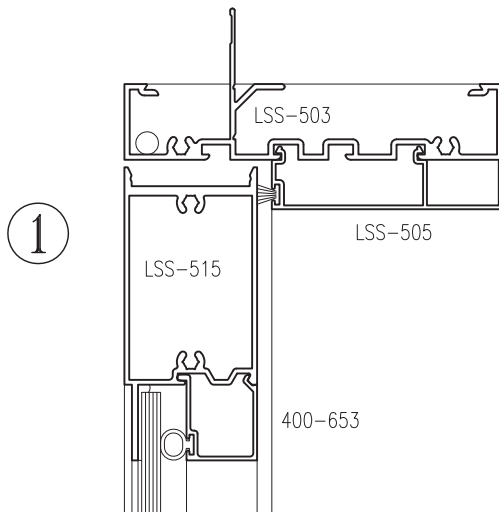

CONTEMPORARY RANGE 150 SYSTEM

Lifestyle™ Hinged Door

Specifier Guide

The Lidco Specifier's Guide contains technical information, maximum permissible sizes, typical configurations, energy ratings and key design features and benefits.

Typical Configurations

Typical Configurations

Typical Configurations

lxx 959.53 x 10³ mm⁴

lxx 615.52 x 10³ mm⁴

lxx 1016.92 x 10³ mm⁴

lxx 672.91 x 10³ mm⁴

lxx 1059.08 x 10³ mm⁴

lxx 714.31 x 10³ mm⁴