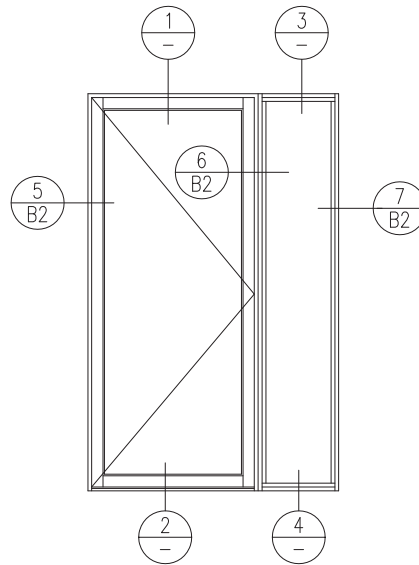

CONTEMPORARY RANGE 150 SYSTEM

Lifestyle™ Hinged Door

Specifier Guide

The Lidco Specifier's Guide contains technical information, maximum permissible sizes, typical configurations, energy ratings and key design features and benefits.

Typical Configurations

Typical Configurations

Typical Configurations

lxx 959.53 x 10³ mm⁴

lxx 615.52 x 10³ mm⁴

lxx 1016.92 x 10³ mm⁴

lxx 672.91 x 10³ mm⁴

lxx 1059.08 x 10³ mm⁴

lxx 714.31 x 10³ mm⁴