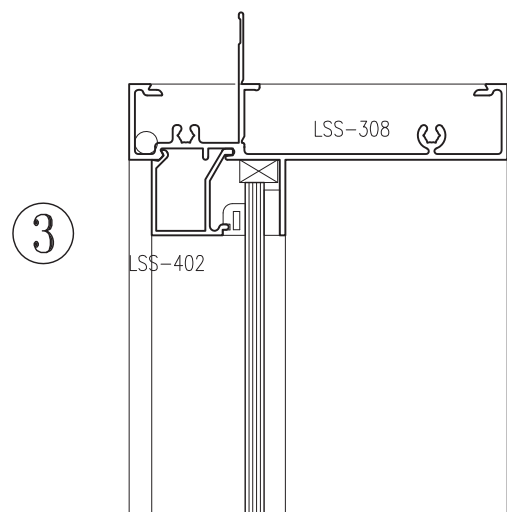

CONTEMPORARY RANGE 150 SYSTEM

Lifestyle™ Hinged Door

Specifier Guide

The Lidco Specifier's Guide contains technical information, maximum permissible sizes, typical configurations, energy ratings and key design features and benefits.

Typical Configurations

Typical Configurations

Typical Configurations

lxx 959.53 x 10³ mm⁴

lxx 615.52 x 10³ mm⁴

lxx 1016.92 x 10³ mm⁴

lxx 672.91 x 10³ mm⁴

lxx 1059.08 x 10³ mm⁴

lxx 714.31 x 10³ mm⁴