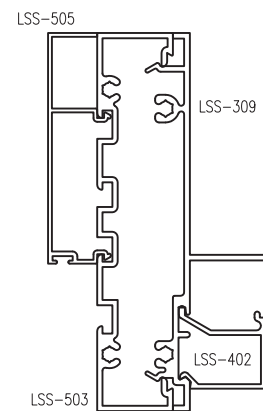

CONTEMPORARY RANGE 150 SYSTEM

Lifestyle™ Hinged Door

Specifier Guide

The Lidco Specifier's Guide contains technical information, maximum permissible sizes, typical configurations, energy ratings and key design features and benefits.

Typical Configurations

Typical Configurations

Typical Configurations

lxx 959.53 x 10³ mm⁴

lxx 615.52 x 10³ mm⁴

lxx 1016.92 x 10³ mm⁴

lxx 672.91 x 10³ mm⁴

lxx 1059.08 x 10³ mm⁴

lxx 714.31 x 10³ mm⁴