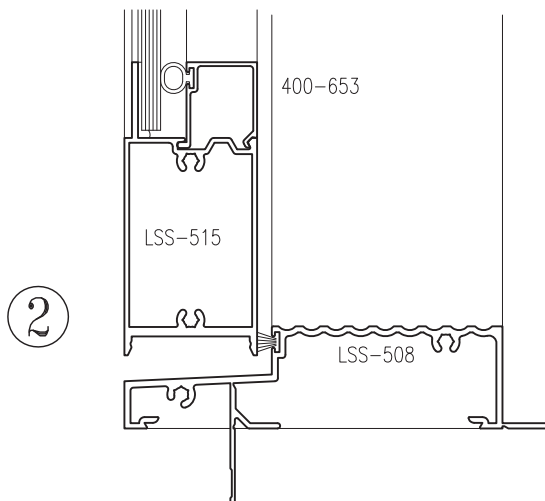

CONTEMPORARY RANGE 150 SYSTEM

Lifestyle™ Hinged Door

Specifier Guide

The Lidco Specifier's Guide contains technical information, maximum permissible sizes, typical configurations, energy ratings and key design features and benefits.

Typical Configurations

Typical Configurations

Typical Configurations

lxx 959.53 x 10³ mm⁴

lxx 615.52 x 10³ mm⁴

lxx 1016.92 x 10³ mm⁴

lxx 672.91 x 10³ mm⁴

lxx 1059.08 x 10³ mm⁴

lxx 714.31 x 10³ mm⁴