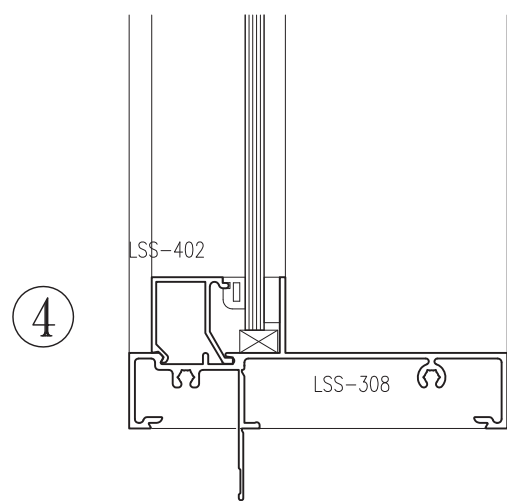

CONTEMPORARY RANGE 150 SYSTEM

Lifestyle™ Hinged Door

Specifier Guide

The Lidco Specifier's Guide contains technical information, maximum permissible sizes, typical configurations, energy ratings and key design features and benefits.

Typical Configurations

Typical Configurations

Typical Configurations

lxx 959.53 x 10³ mm⁴

lxx 615.52 x 10³ mm⁴

lxx 1016.92 x 10³ mm⁴

lxx 672.91 x 10³ mm⁴

lxx 1059.08 x 10³ mm⁴

lxx 714.31 x 10³ mm⁴