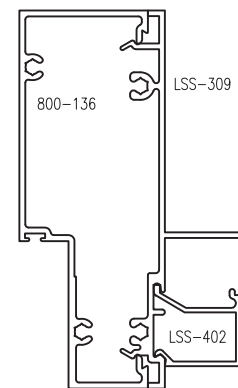

CONTEMPORARY RANGE 150 SYSTEM

Lifestyle™ Hinged Door

Specifier Guide

The Lidco Specifier's Guide contains technical information, maximum permissible sizes, typical configurations, energy ratings and key design features and benefits.

Typical Configurations

Typical Configurations

Typical Configurations

lxx 959.53 x 10³ mm⁴

lxx 615.52 x 10³ mm⁴

lxx 1016.92 x 10³ mm⁴

lxx 672.91 x 10³ mm⁴

lxx 1059.08 x 10³ mm⁴

lxx 714.31 x 10³ mm⁴