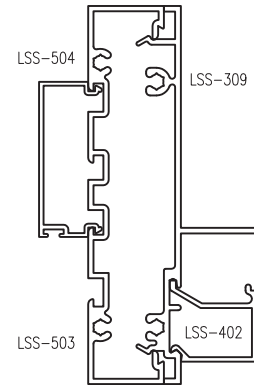

CONTEMPORARY RANGE 150 SYSTEM

Lifestyle™ Hinged Door

Specifier Guide

The Lidco Specifier's Guide contains technical information, maximum permissible sizes, typical configurations, energy ratings and key design features and benefits.

Typical Configurations

Typical Configurations

Typical Configurations

lxx 959.53 x 10³ mm⁴

lxx 615.52 x 10³ mm⁴

lxx 1016.92 x 10³ mm⁴

lxx 672.91 x 10³ mm⁴

lxx 1059.08 x 10³ mm⁴

lxx 714.31 x 10³ mm⁴