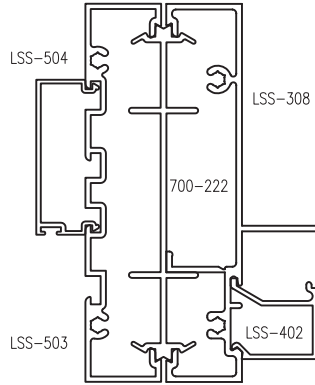

CONTEMPORARY RANGE 150 SYSTEM

Lifestyle™ Hinged Door

Specifier Guide

The Lidco Specifier's Guide contains technical information, maximum permissible sizes, typical configurations, energy ratings and key design features and benefits.

Typical Configurations

Typical Configurations

Typical Configurations

lxx 959.53 x 10³ mm⁴

lxx 615.52 x 10³ mm⁴

lxx 1016.92 x 10³ mm⁴

lxx 672.91 x 10³ mm⁴

lxx 1059.08 x 10³ mm⁴

lxx 714.31 x 10³ mm⁴