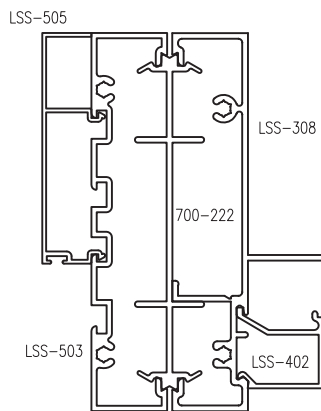

CONTEMPORARY RANGE 150 SYSTEM

Lifestyle™ Hinged Door

Specifier Guide

The Lidco Specifier's Guide contains technical information, maximum permissible sizes, typical configurations, energy ratings and key design features and benefits.

Typical Configurations

Typical Configurations

Typical Configurations

lxx 959.53 x 10³ mm⁴

lxx 615.52 x 10³ mm⁴

lxx 1016.92 x 10³ mm⁴

lxx 672.91 x 10³ mm⁴

lxx 1059.08 x 10³ mm⁴

lxx 714.31 x 10³ mm⁴