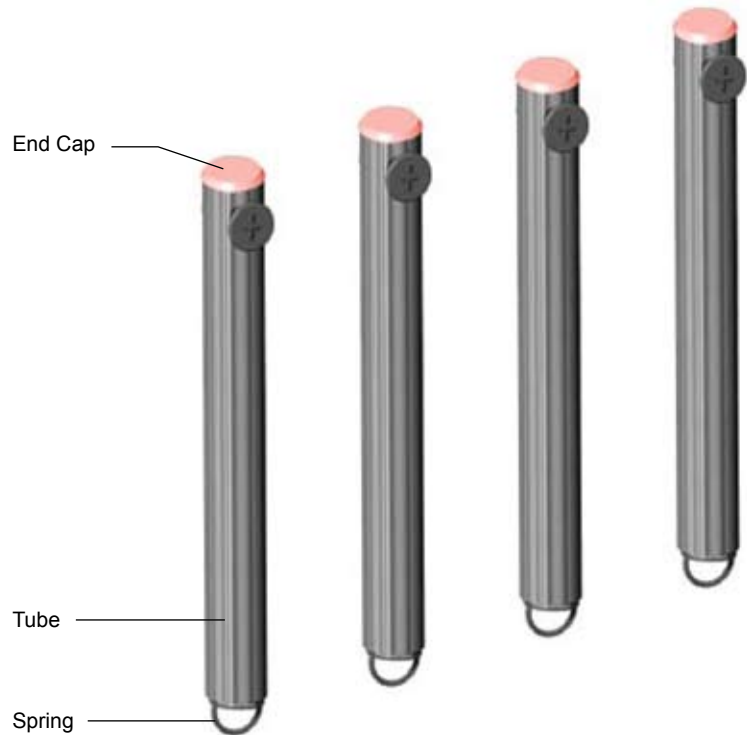

### Spiral Balance Guide

Scale: NTS

Spiral Balance Selection Table		
Part Number	Body Length	Weight
06-500-01	318	2.25 – 7.25kg
06-500-02	343	2.25 – 7.25kg
06-500-03	368	2.25 – 7.25kg
06-500-04	394	2.25 – 7.25kg
06-500-05	419	2.25 – 7.25kg
06-500-06	445	2.25 – 7.25kg
06-500-07	470	2.25 – 7.25kg
06-500-08	495	2.25 – 7.25kg
06-500-09	521	2.25 – 7.25kg
06-500-10	546	2.25 – 7.25kg
06-500-11	572	2.25 – 7.25kg
06-500-12	597	2.25 – 7.25kg
06-500-13	622	2.25 – 7.25kg
06-500-14	648	7.25kg – 10kg
06-500-15	673	7.25kg – 10kg
06-500-16	699	7.25kg – 10kg
06-500-17	724	7.25kg – 10kg
06-500-18	749	7.25kg – 10kg
06-500-19	775	7.25kg – 10kg
06-500-20	800	7.25kg – 10kg
06-500-21	826	7.25kg – 10kg
06-500-22	851	7.25kg – 10kg
06-500-23	876	10kg – 14kg
06-500-24	902	10kg – 14kg
06-500-25	927	10kg – 14kg
06-500-26	953	10kg – 14kg
06-500-27	978	10kg – 14kg
06-500-28	1003	10kg – 14kg
06-500-29	1029	10kg – 14kg

Suitable for Lidco double hung windows

Not to scale

Up to date stocking status can be viewed at [www.lidco.com.au/indices](http://www.lidco.com.au/indices)

### Spring Balance Selection Guide

Each double hung window requires **FOUR** Spring Feet and **ONE** Spring Balance Kit.

Spring Balance Kit includes:

- 4 x Springs
- 4 x Tubes
- 4 x Stops
- 4 x End Caps

Spring Balance Selection Chart – 4mm Glass