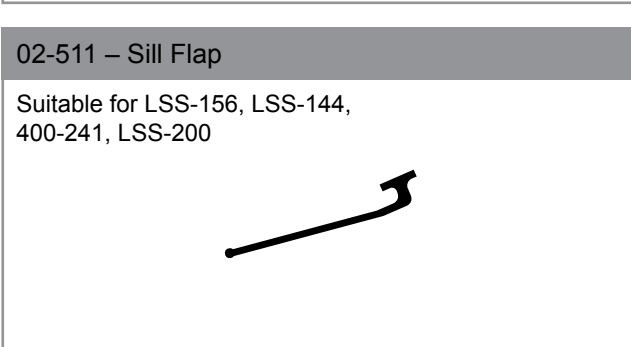

00-059 – Keeper (Double Hung)

For 121 System

02-015 – 4mm Woolpile

02-016 – 6.3mm Woolpile

02-019 – Fin Seal 48 T Slot 4.25mm

02-020 – Fin Seal 48 T Slot 6.5mm

02-511 – Sill Flap

Suitable for LSS-156, LSS-144,  
400-241, LSS-200