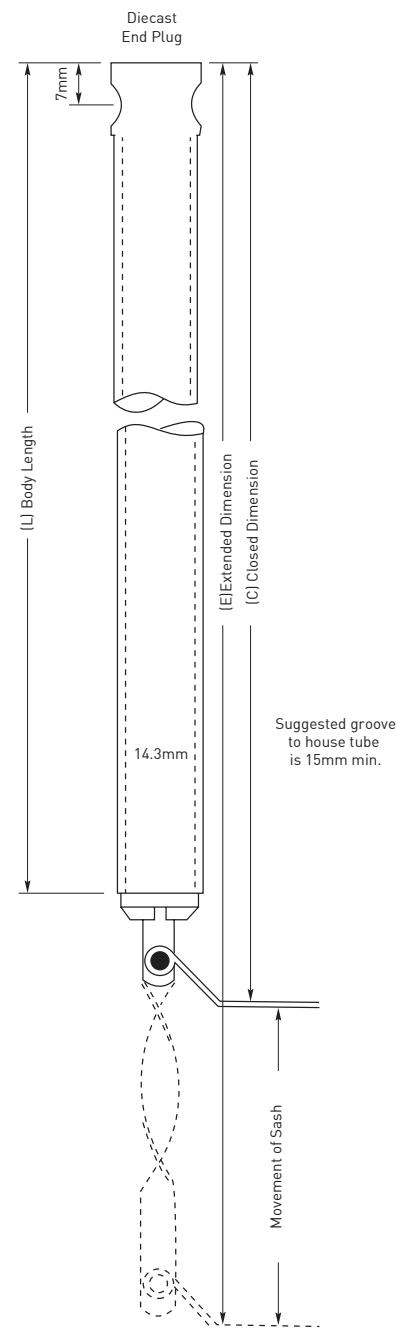

Spiral Balance Guide

Scale: NTS

Spiral Balance Selection Table		
Part Number	Body Length	Weight
06-500-01	318	2.25 – 7.25kg
06-500-02	343	2.25 – 7.25kg
06-500-03	368	2.25 – 7.25kg
06-500-04	394	2.25 – 7.25kg
06-500-05	419	2.25 – 7.25kg
06-500-06	445	2.25 – 7.25kg
06-500-07	470	2.25 – 7.25kg
06-500-08	495	2.25 – 7.25kg
06-500-09	521	2.25 – 7.25kg
06-500-10	546	2.25 – 7.25kg
06-500-11	572	2.25 – 7.25kg
06-500-12	597	2.25 – 7.25kg
06-500-13	622	2.25 – 7.25kg
06-500-14	648	7.25kg – 10kg
06-500-15	673	7.25kg – 10kg
06-500-16	699	7.25kg – 10kg
06-500-17	724	7.25kg – 10kg
06-500-18	749	7.25kg – 10kg
06-500-19	775	7.25kg – 10kg
06-500-20	800	7.25kg – 10kg
06-500-21	826	7.25kg – 10kg
06-500-22	851	7.25kg – 10kg
06-500-23	876	10kg – 14kg
06-500-24	902	10kg – 14kg
06-500-25	927	10kg – 14kg
06-500-26	953	10kg – 14kg
06-500-27	978	10kg – 14kg
06-500-28	1003	10kg – 14kg
06-500-29	1029	10kg – 14kg

Suitable for Lidco double hung windows