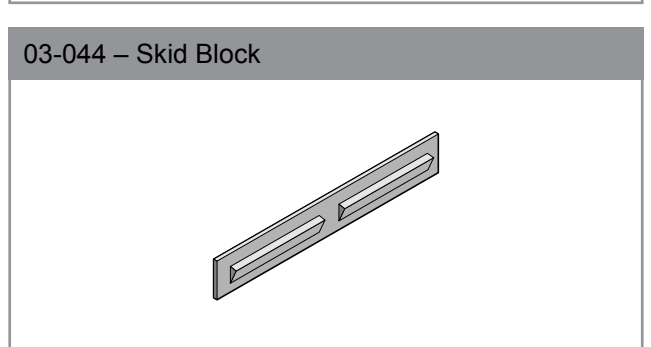

Not to scale

Up to date stocking status can be viewed at www.lidco.com.au/indices

For 121 System

Suitable for LSS-156, LSS-144,
400-241, LSS-200