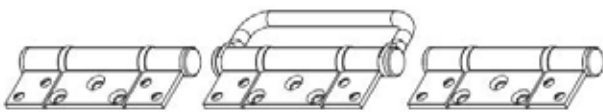

Not to scale

12-209 – Channel (Polypropylene)

For 744 System

12-210 – Pivot Set (Stainless Steel)

For 744 System

12-211 – End Hanger Set Right (stainless steel)

For 744 System

12-212 – End Hanger Set Left (stainless steel)

For 744 System

12-213 – Hinge Set (Intermediate Outward Opening SS)

For 744 System

12-214 – Hanger Set Intermediate (Stainless Steel)

For 744 System

12-215 – Hinge Set (Inward Opening SS)

For 744 System

12-216 – Hinge Set Offset (Inward Opening SS)

For 744 System

12-217 – Hinge Set Intermediate (Offset Outward)

For 744 System

12-218 – Flush Bolt (400mm)

For 744 System

Not to scale

Up to date stocking status can be viewed at www.lidco.com.au/indices

12-219 – Flush Bolt (600mm)