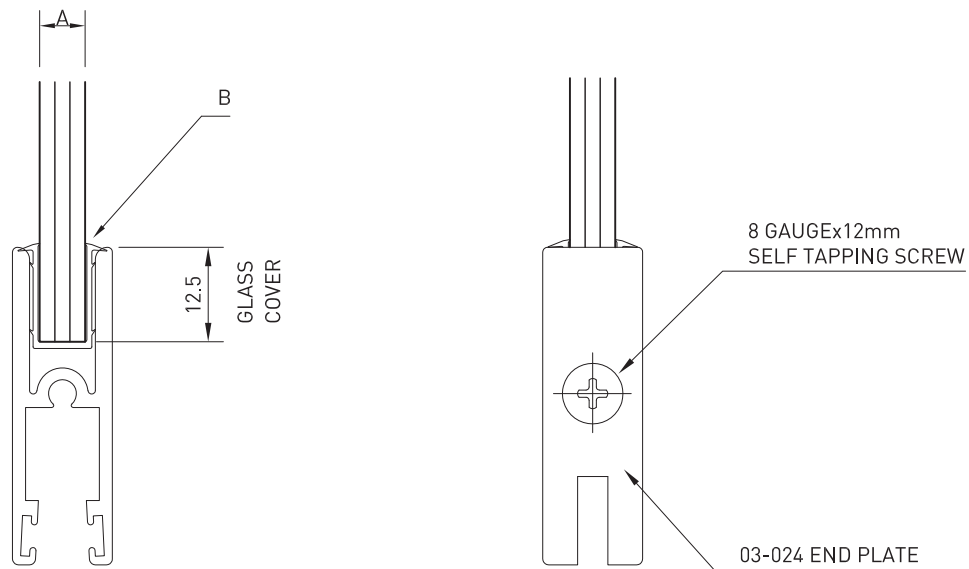

### Glazing Details

A (Glass Thickness)	B (Glazing Channel)	Material
6mm/6.38mm	04-141	PVC

This system accepts 6 or 6.38mm glass only.