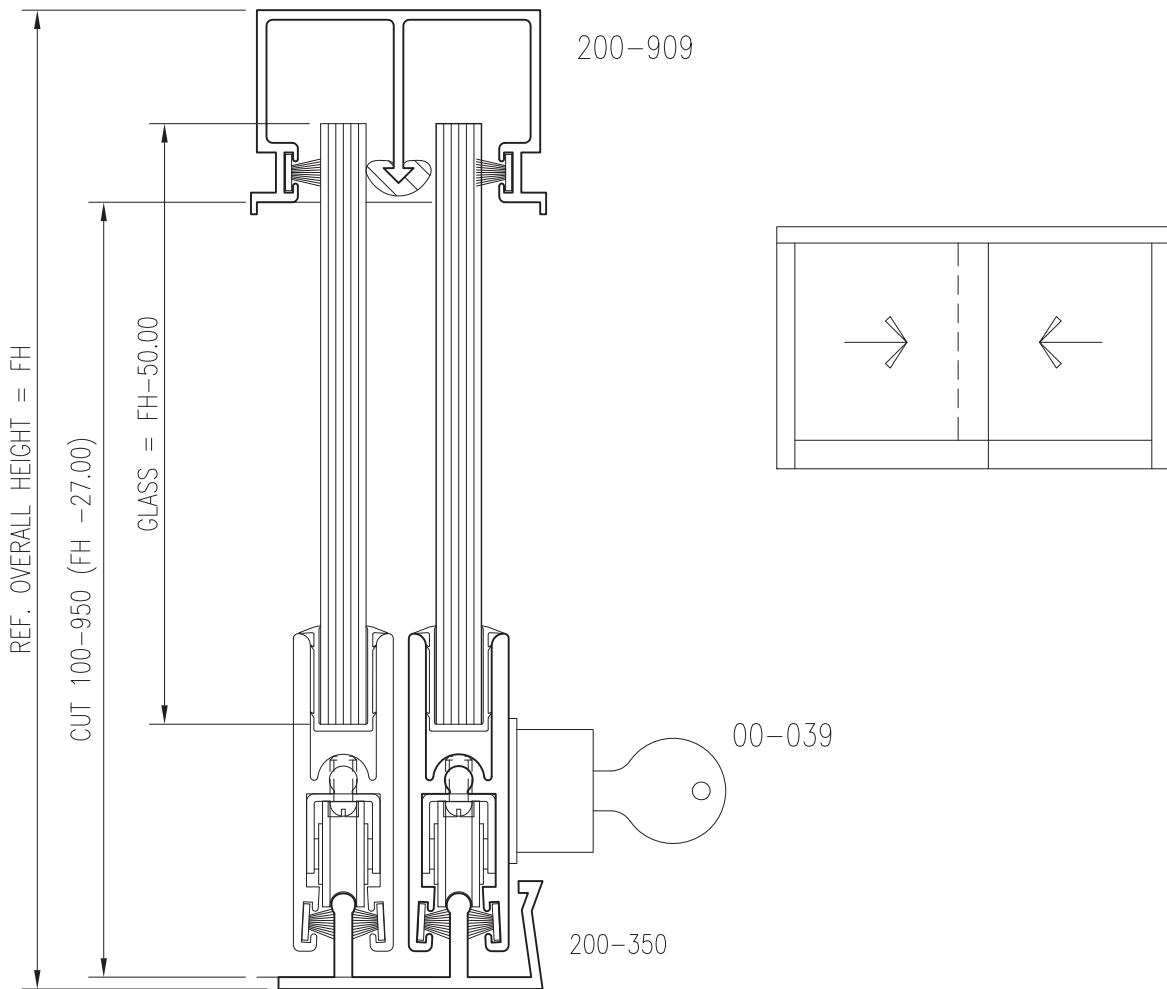

260 SYSTEM

Sashless Sliding Window

Specifier Guide

The Lidco Specifier's Guide contains technical information, maximum permissible sizes, typical configurations, energy ratings and key design features and benefits.

260 SYSTEM

Sashless Sliding Window