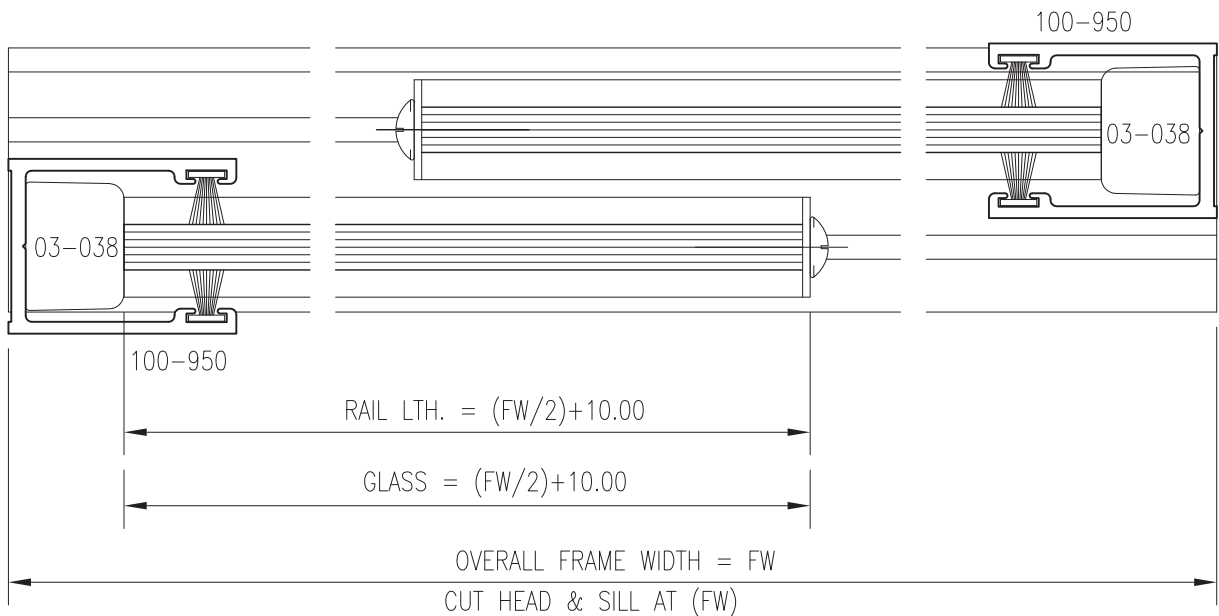

260 SYSTEM

Sashless Sliding Window

Specifier Guide

The Lidco Specifier's Guide contains technical information, maximum permissible sizes, typical configurations, energy ratings and key design features and benefits.

260 SYSTEM

Sashless Sliding Window