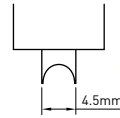

01-542 – Door Roller (25kg Stainless Steel)

Suitable for LSS-304 and LSS-323