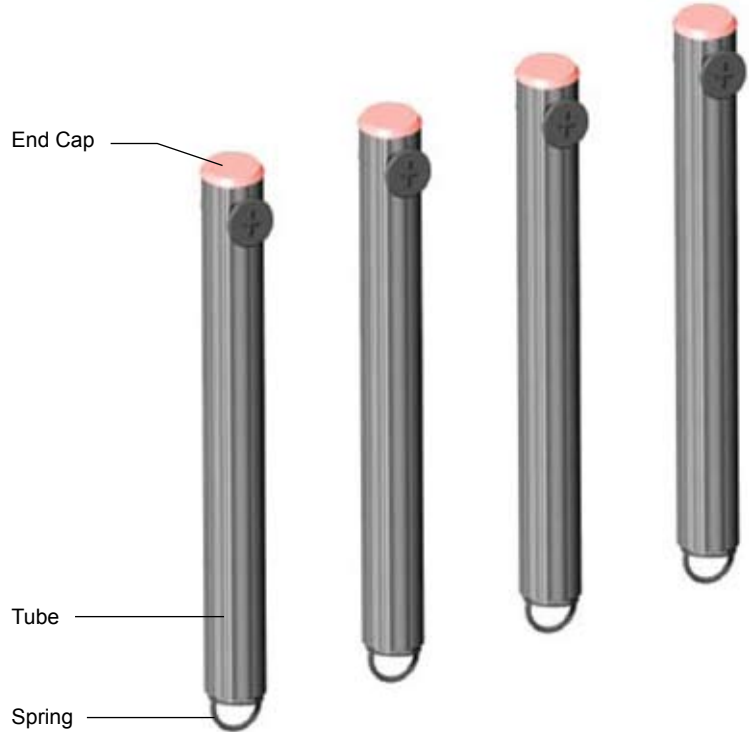

Up to date stocking status can be viewed at www.lidco.com.au/indices

Not to scale

Spring Balance Selection Guide

Each double hung window requires **FOUR** Spring Feet and **ONE** Spring Balance Kit.

Spring Balance Kit includes:

- 4 x Springs
- 4 x Tubes
- 4 x Stops
- 4 x End Caps

Spring Balance Selection Chart – 4mm Glass

		Double Hung Window Frame Width (mm)									
		600	700	800	900	1000	1100	1200	1300	1400	1500
Double Hung Window Frame Height (mm)	599	06-600-001	06-600-001	06-600-001	06-600-001	06-600-002	06-600-002	06-600-002	06-600-002	06-600-002	06-600-003
	699	06-600-008	06-600-008	06-600-009	06-600-009	06-600-009	06-600-009	06-600-009	06-600-010	06-600-010	06-600-010
	799	06-600-015	06-600-016	06-600-016	06-600-016	06-600-016	06-600-017	06-600-017	06-600-017	06-600-017	06-600-018
	899	06-600-022	06-600-023	06-600-023	06-600-023	06-600-024	06-600-024	06-600-024	06-600-024	06-600-025	06-600-025
	999	06-600-030	06-600-030	06-600-030	06-600-031	06-600-031	06-600-031	06-600-032	06-600-032	06-600-032	06-600-032
	1099	06-600-037	06-600-037	06-600-038	06-600-038	06-600-038	06-600-039	06-600-039	06-600-039	06-600-039	06-600-039
	1199	06-600-044	06-600-044	06-600-045	06-600-045	06-600-046	06-600-046	06-600-046	06-600-046	06-600-046	06-600-046
	1299	06-600-051	06-600-052	06-600-052	06-600-052	06-600-053	06-600-053	06-600-053	06-600-053	06-600-053	06-600-053
	1399	06-600-058	06-600-059	06-600-059	06-600-060	06-600-060	06-600-060	06-600-060	06-600-060	06-600-060	06-600-061
	1499	06-600-066	06-600-066	06-600-067	06-600-067	06-600-067	06-600-067	06-600-067	06-600-067	06-600-068	06-600-068
	1599	06-600-073	06-600-073	06-600-074	06-600-074	06-600-074	06-600-074	06-600-074	06-600-075	06-600-075	06-600-075
	1699	06-600-080	06-600-080	06-600-081	06-600-081	06-600-081	06-600-081	06-600-082	06-600-082	06-600-082	06-600-082
	1799	06-600-087	06-600-088	06-600-088	06-600-088	06-600-088	06-600-088	06-600-089	06-600-089	06-600-089	06-600-089
	1899	06-600-094	06-600-095	06-600-095	06-600-095	06-600-095	06-600-096	06-600-096	06-600-096	06-600-096	06-600-097
	1999	06-600-102	06-600-102	06-600-102	06-600-102	06-600-103	06-600-103	06-600-103	06-600-103	06-600-104	06-600-104
	2099	06-600-109	06-600-109	06-600-109	06-600-109	06-600-110	06-600-110	06-600-110	06-600-110	06-600-111	06-600-111
	2199	06-600-116	06-600-116	06-600-116	06-600-116	06-600-117	06-600-117	06-600-117	06-600-118	06-600-118	06-600-118
2299	06-600-123	06-600-123	06-600-123	06-600-124	06-600-124	06-600-124	06-600-124	06-600-125	06-600-125	06-600-125