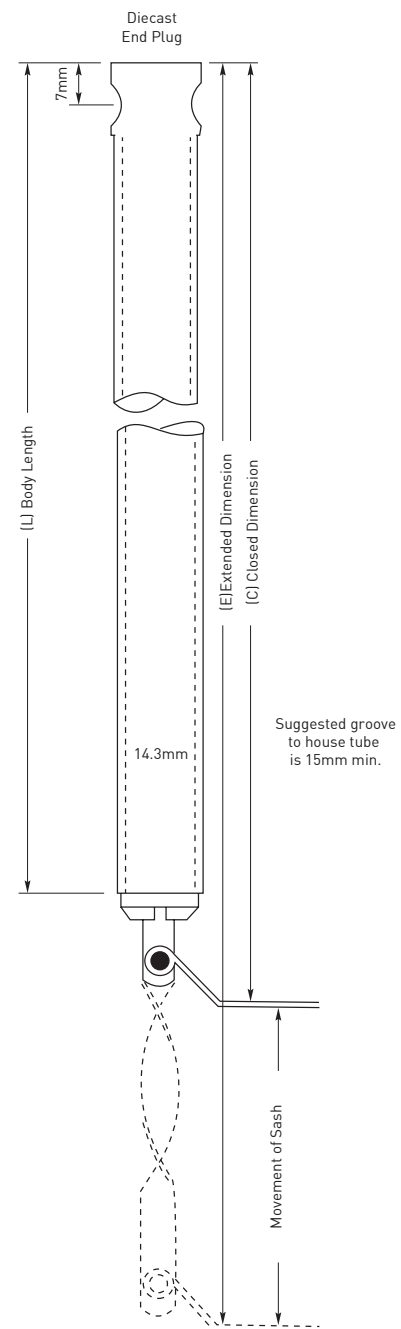

Not to scale

Up to date stocking status can be viewed at www.lidco.com.au/indices

Spiral Balance Guide

Spiral Balance Selection Table		
Part Number	Body Length	Weight
06-500-01	318	2.25 – 7.25kg
06-500-02	343	2.25 – 7.25kg
06-500-03	368	2.25 – 7.25kg
06-500-04	394	2.25 – 7.25kg
06-500-05	419	2.25 – 7.25kg
06-500-06	445	2.25 – 7.25kg
06-500-07	470	2.25 – 7.25kg
06-500-08	495	2.25 – 7.25kg
06-500-09	521	2.25 – 7.25kg
06-500-10	546	2.25 – 7.25kg
06-500-11	572	2.25 – 7.25kg
06-500-12	597	2.25 – 7.25kg
06-500-13	622	2.25 – 7.25kg
06-500-14	648	7.25kg – 10kg
06-500-15	673	7.25kg – 10kg
06-500-16	699	7.25kg – 10kg
06-500-17	724	7.25kg – 10kg
06-500-18	749	7.25kg – 10kg
06-500-19	775	7.25kg – 10kg
06-500-20	800	7.25kg – 10kg
06-500-21	826	7.25kg – 10kg
06-500-22	851	7.25kg – 10kg
06-500-23	876	10kg – 14kg
06-500-24	902	10kg – 14kg
06-500-25	927	10kg – 14kg
06-500-26	953	10kg – 14kg
06-500-27	978	10kg – 14kg
06-500-28	1003	10kg – 14kg
06-500-29	1029	10kg – 14kg

Suitable for Lidco double hung windows