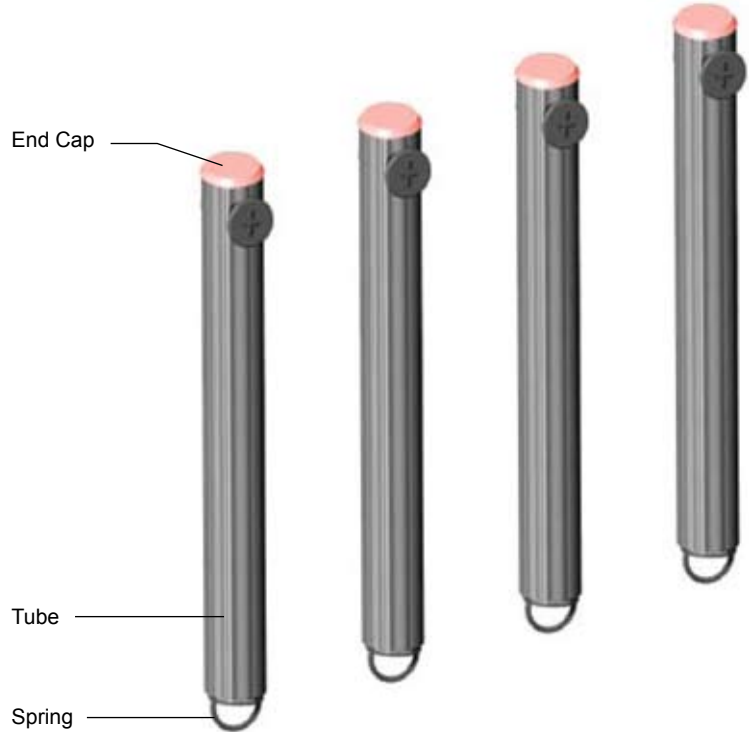

Not to scale

Up to date stocking status can be viewed at www.lidco.com.au/indices

Spring Balance Selection Guide

Each double hung window requires **FOUR** Spring Feet and **ONE** Spring Balance Kit.

Spring Balance Kit includes:

- 4 x Springs
- 4 x Tubes
- 4 x Stops
- 4 x End Caps

Spring Balance Selection Chart – 4mm Glass

		Double Hung Window Frame Width (mm)									
		600	700	800	900	1000	1100	1200	1300	1400	1500
Double Hung Window Frame Height (mm)	599	06-600-001	06-600-001	06-600-001	06-600-001	06-600-002	06-600-002	06-600-002	06-600-002	06-600-002	06-600-003
	699	06-600-008	06-600-008	06-600-009	06-600-009	06-600-009	06-600-009	06-600-009	06-600-010	06-600-010	06-600-010
	799	06-600-015	06-600-016	06-600-016	06-600-016	06-600-016	06-600-017	06-600-017	06-600-017	06-600-017	06-600-018
	899	06-600-022	06-600-023	06-600-023	06-600-023	06-600-024	06-600-024	06-600-024	06-600-024	06-600-025	06-600-025
	999	06-600-030	06-600-030	06-600-030	06-600-031	06-600-031	06-600-031	06-600-032	06-600-032	06-600-032	06-600-032
	1099	06-600-037	06-600-037	06-600-038	06-600-038	06-600-038	06-600-039	06-600-039	06-600-039	06-600-039	06-600-039
	1199	06-600-044	06-600-044	06-600-045	06-600-045	06-600-046	06-600-046	06-600-046	06-600-046	06-600-046	06-600-046
	1299	06-600-051	06-600-052	06-600-052	06-600-052	06-600-053	06-600-053	06-600-053	06-600-053	06-600-053	06-600-053
	1399	06-600-058	06-600-059	06-600-059	06-600-060	06-600-060	06-600-060	06-600-060	06-600-060	06-600-060	06-600-061
	1499	06-600-066	06-600-066	06-600-067	06-600-067	06-600-067	06-600-067	06-600-067	06-600-067	06-600-068	06-600-068
	1599	06-600-073	06-600-073	06-600-074	06-600-074	06-600-074	06-600-074	06-600-074	06-600-075	06-600-075	06-600-075
	1699	06-600-080	06-600-080	06-600-081	06-600-081	06-600-081	06-600-081	06-600-082	06-600-082	06-600-082	06-600-082
	1799	06-600-087	06-600-088	06-600-088	06-600-088	06-600-088	06-600-088	06-600-089	06-600-089	06-600-089	06-600-089
	1899	06-600-094	06-600-095	06-600-095	06-600-095	06-600-095	06-600-096	06-600-096	06-600-096	06-600-096	06-600-097
	1999	06-600-102	06-600-102	06-600-102	06-600-102	06-600-103	06-600-103	06-600-103	06-600-103	06-600-104	06-600-104
	2099	06-600-109	06-600-109	06-600-109	06-600-109	06-600-110	06-600-110	06-600-110	06-600-110	06-600-111	06-600-111
2199	06-600-116	06-600-116	06-600-116	06-600-116	06-600-117	06-600-117	06-600-117	06-600-118	06-600-118	06-600-118	
2299	06-600-123	06-600-123	06-600-123	06-600-124	06-600-124	06-600-124	06-600-124	06-600-125	06-600-125	06-600-125