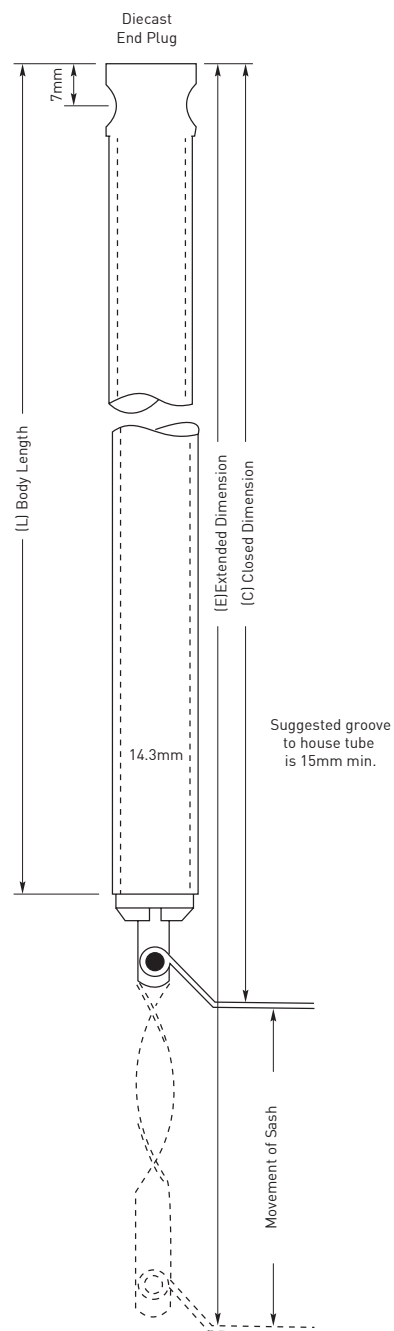

For 748 System

05-510 – Gasket (100mm D/Hung Sill)

For 748 System

05-673 – Corner Stake

Suitable for 400-673

06-672 – Friction Foot (424/748)

09-266 – Offset Clip (Stainless Steel)

09-271 – Turn Button Long (Black)

09-276 – Bow Spring (Flat Form)

09-278 – Flexible Handle (black)

09-537 – Screen Clip (Double Hung)

09-538 – Head Clip (Double Hung)

Spiral Balance Guide

Suitable for Lidco double hung windows

Spiral Balance Selection Table		
Part Number	Body Length	Weight
06-500-01	318	2.25 – 7.25kg
06-500-02	343	2.25 – 7.25kg
06-500-03	368	2.25 – 7.25kg
06-500-04	394	2.25 – 7.25kg
06-500-05	419	2.25 – 7.25kg
06-500-06	445	2.25 – 7.25kg
06-500-07	470	2.25 – 7.25kg
06-500-08	495	2.25 – 7.25kg
06-500-09	521	2.25 – 7.25kg
06-500-10	546	2.25 – 7.25kg
06-500-11	572	2.25 – 7.25kg
06-500-12	597	2.25 – 7.25kg
06-500-13	622	2.25 – 7.25kg
06-500-14	648	7.25kg – 10kg
06-500-15	673	7.25kg – 10kg
06-500-16	699	7.25kg – 10kg
06-500-17	724	7.25kg – 10kg
06-500-18	749	7.25kg – 10kg
06-500-19	775	7.25kg – 10kg
06-500-20	800	7.25kg – 10kg
06-500-21	826	7.25kg – 10kg
06-500-22	851	7.25kg – 10kg
06-500-23	876	10kg – 14kg
06-500-24	902	10kg – 14kg
06-500-25	927	10kg – 14kg
06-500-26	953	10kg – 14kg
06-500-27	978	10kg – 14kg
06-500-28	1003	10kg – 14kg
06-500-29	1029	10kg – 14kg