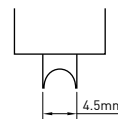

01-245 – Fixed Panel Roller (25kg Plastic)

Suitable for LSS-338  
and LSS-346

01-541 – Door Roller (15kg Plastic)

Suitable for LSS-304  
and LSS-323

01-542 – Door Roller (25kg Stainless Steel)

Suitable for LSS-304  
and LSS-323